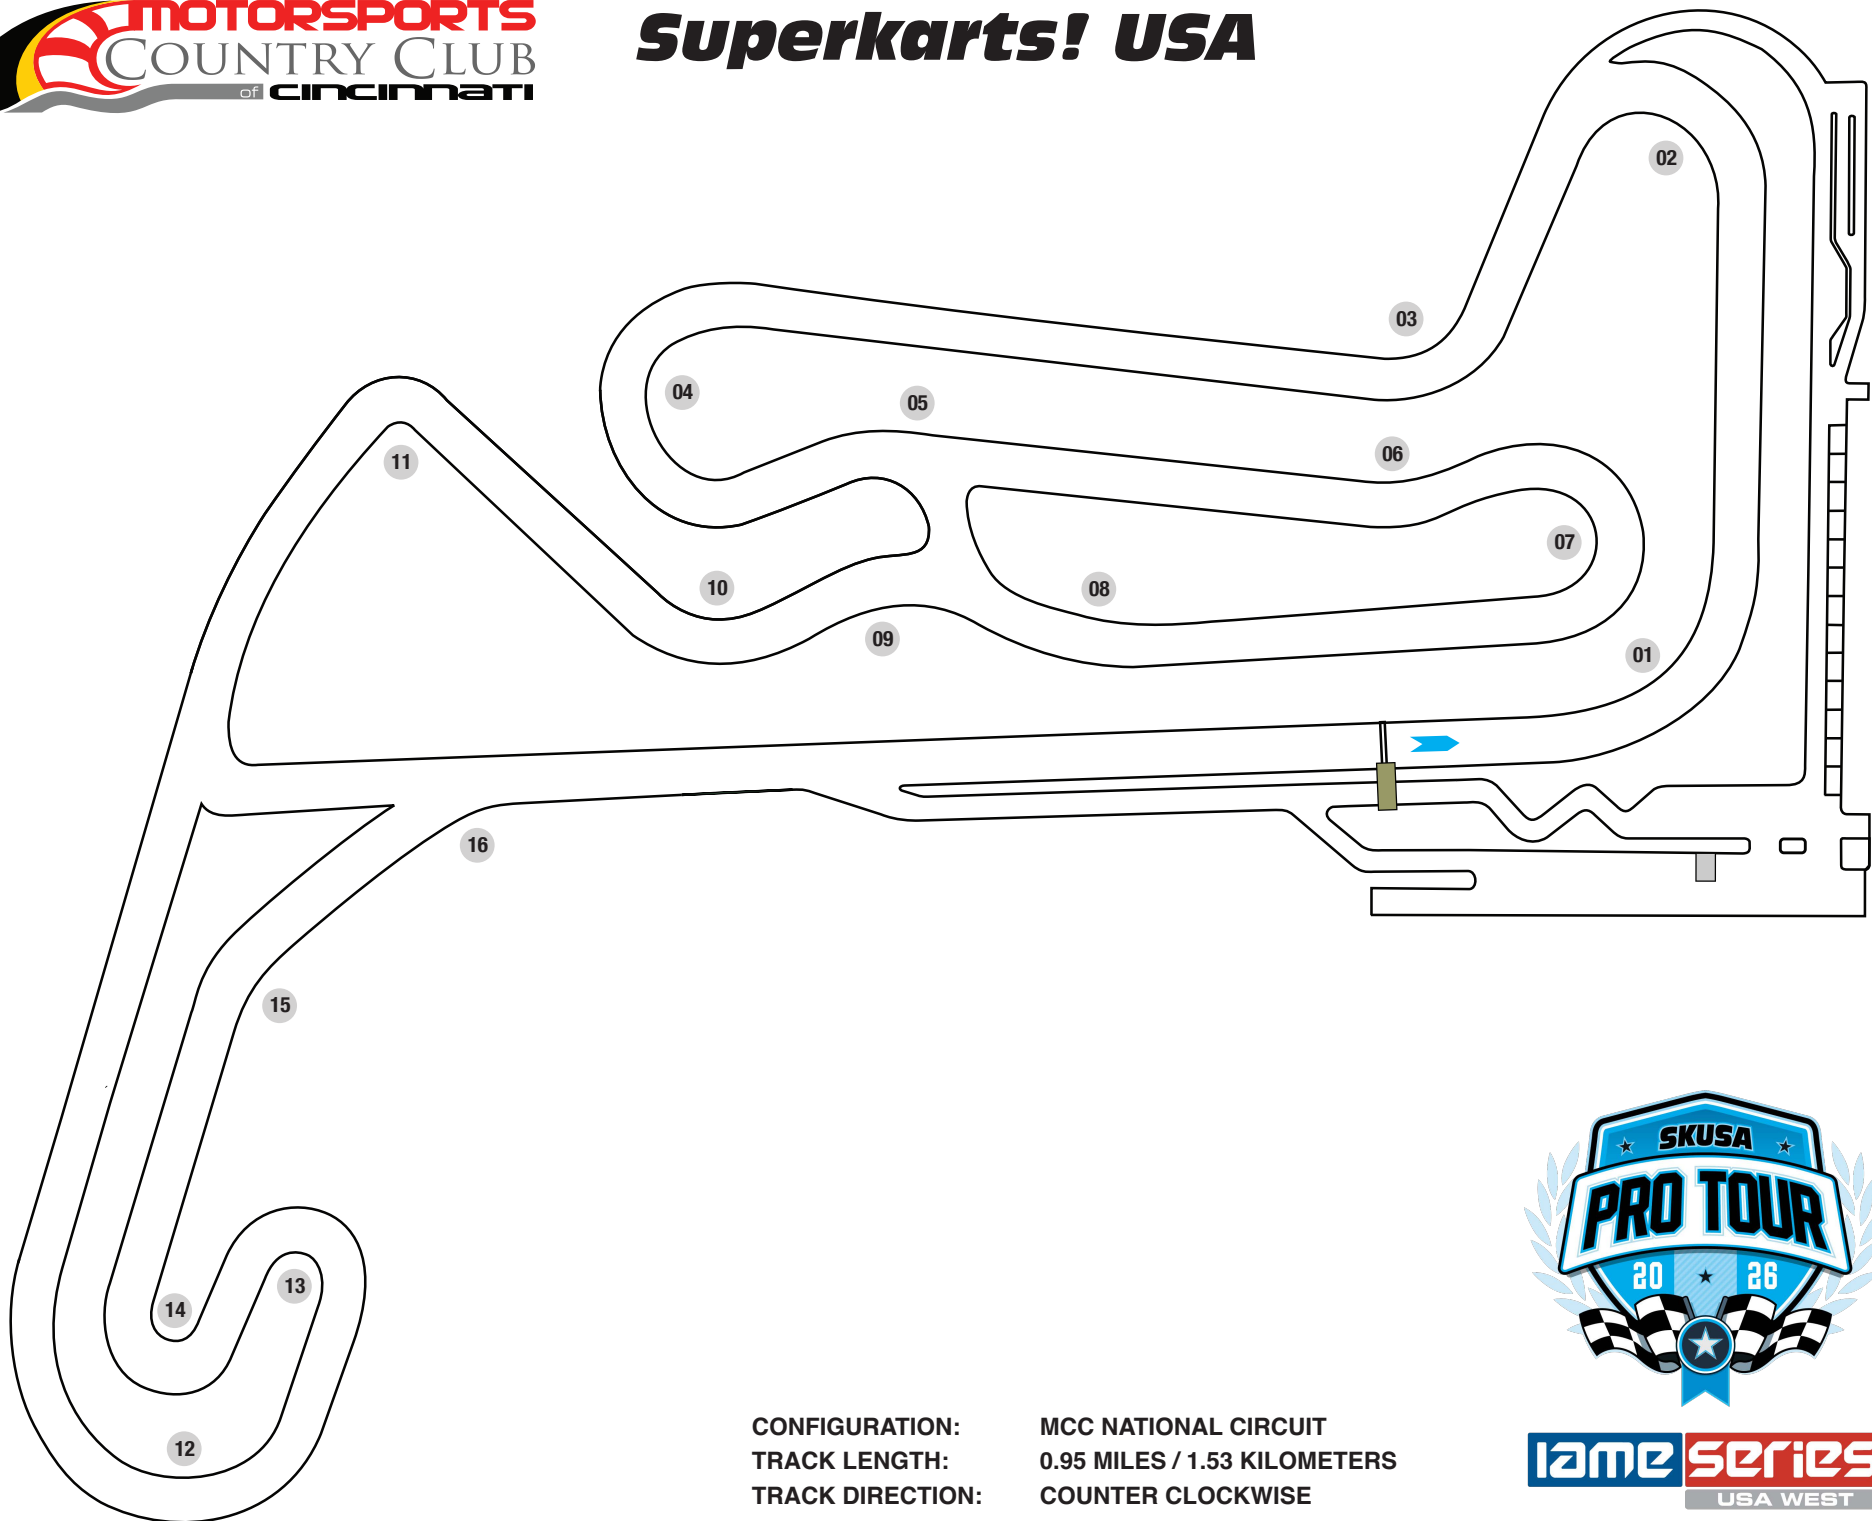

Superkarts! USA

CONFIGURATION:
TRACK LENGTH:
TRACK DIRECTION:

MCC NATIONAL CIRCUIT
0.95 MILES / 1.53 KILOMETERS
COUNTER CLOCKWISE