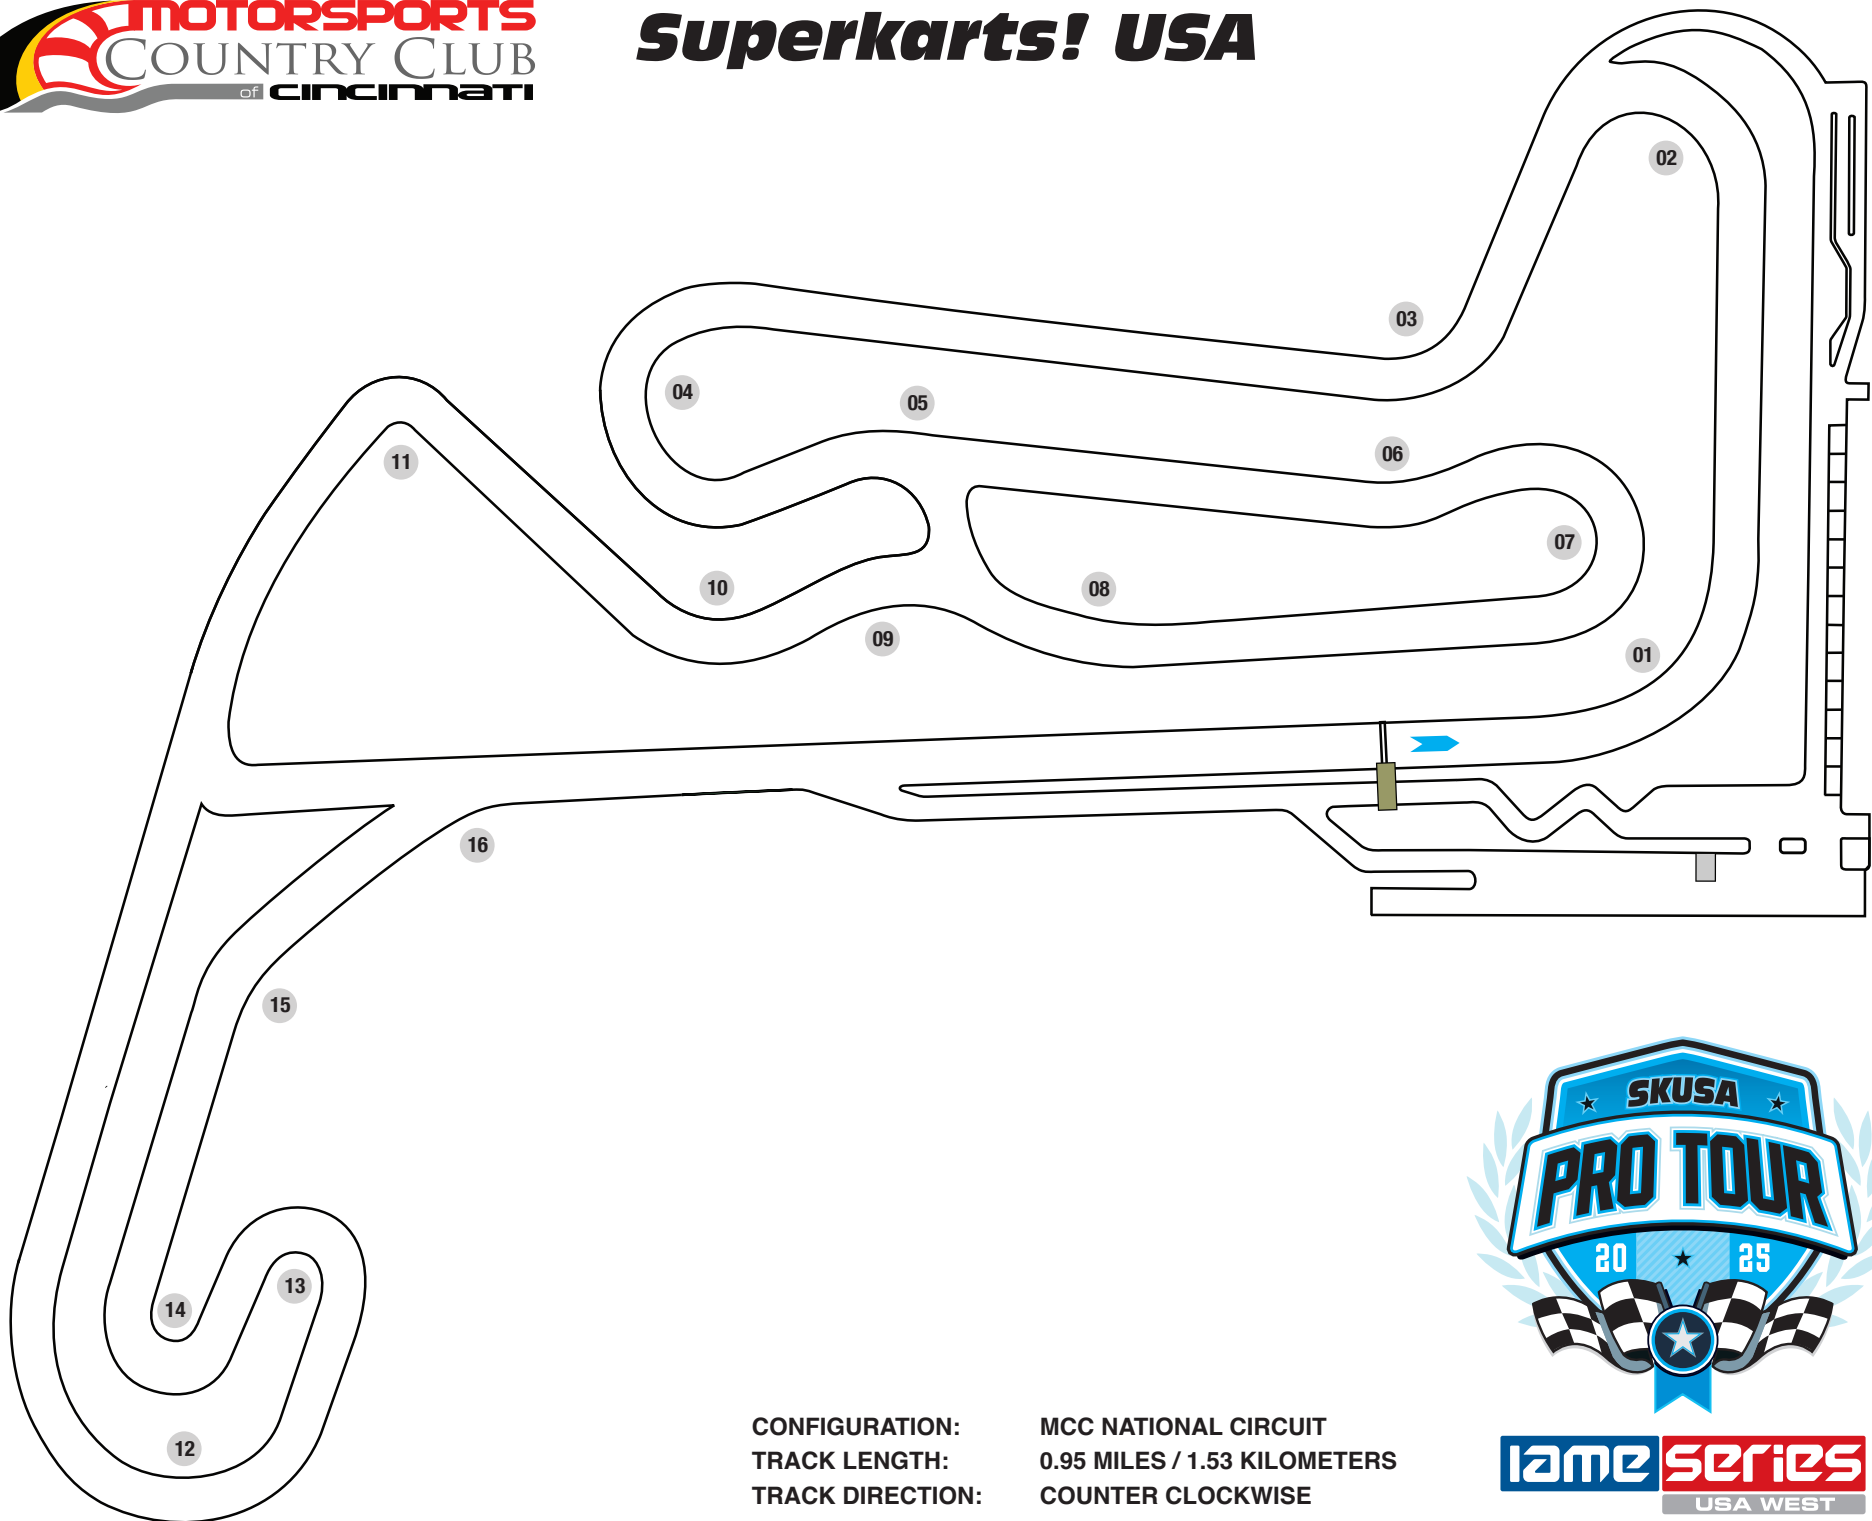

Superkarts! USA

CONFIGURATION:
TRACK LENGTH:
TRACK DIRECTION:

MCC NATIONAL CIRCUIT
0.95 MILES / 1.53 KILOMETERS
COUNTER CLOCKWISE