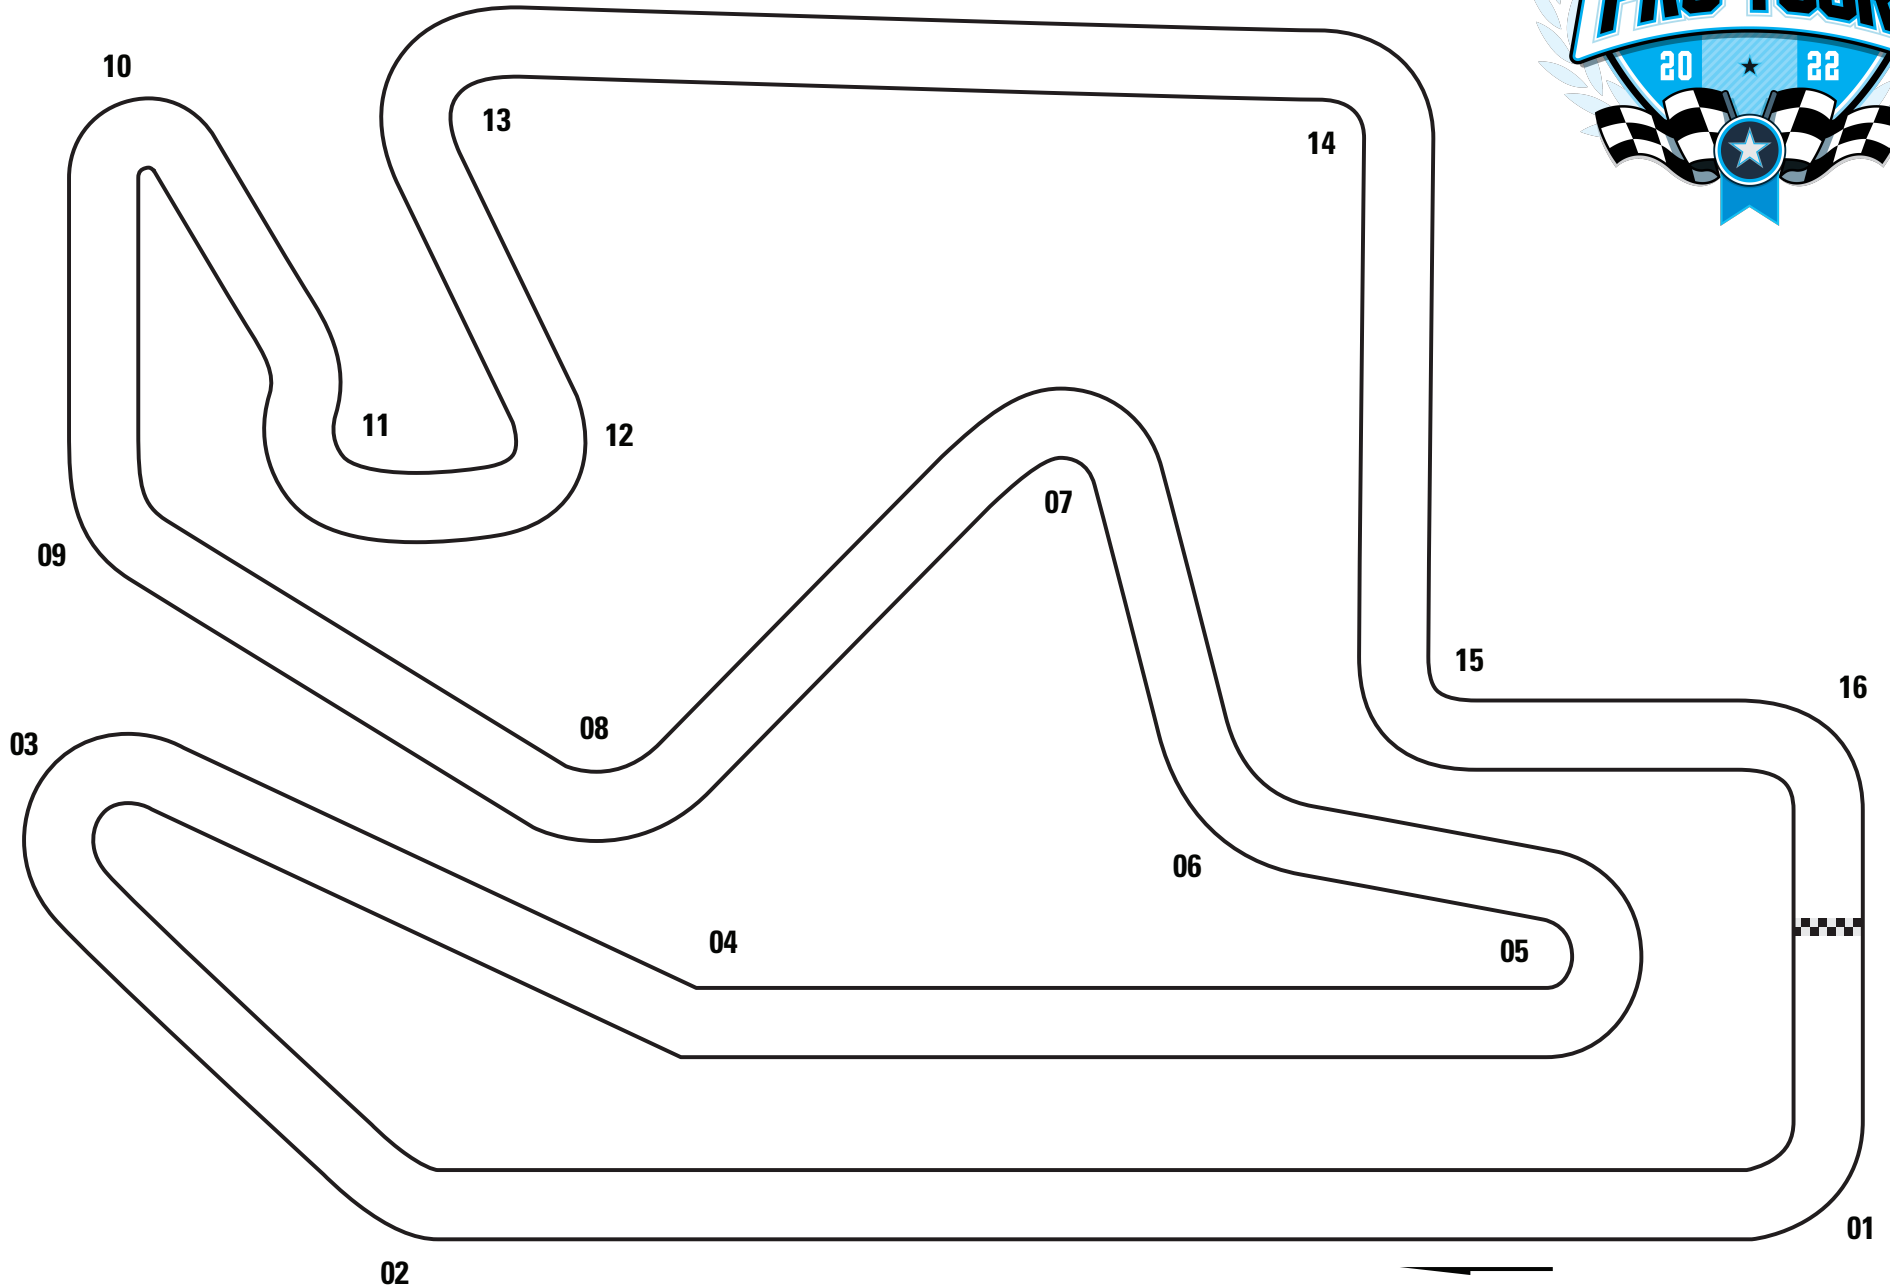

NEW CASTLE MOTORSPORTS PARK › NATIONAL REVERSE › JULY 29-31, 2022

TRACK LENGTH: 1.0 MILE / 1.60 KM

Superkarts! USA