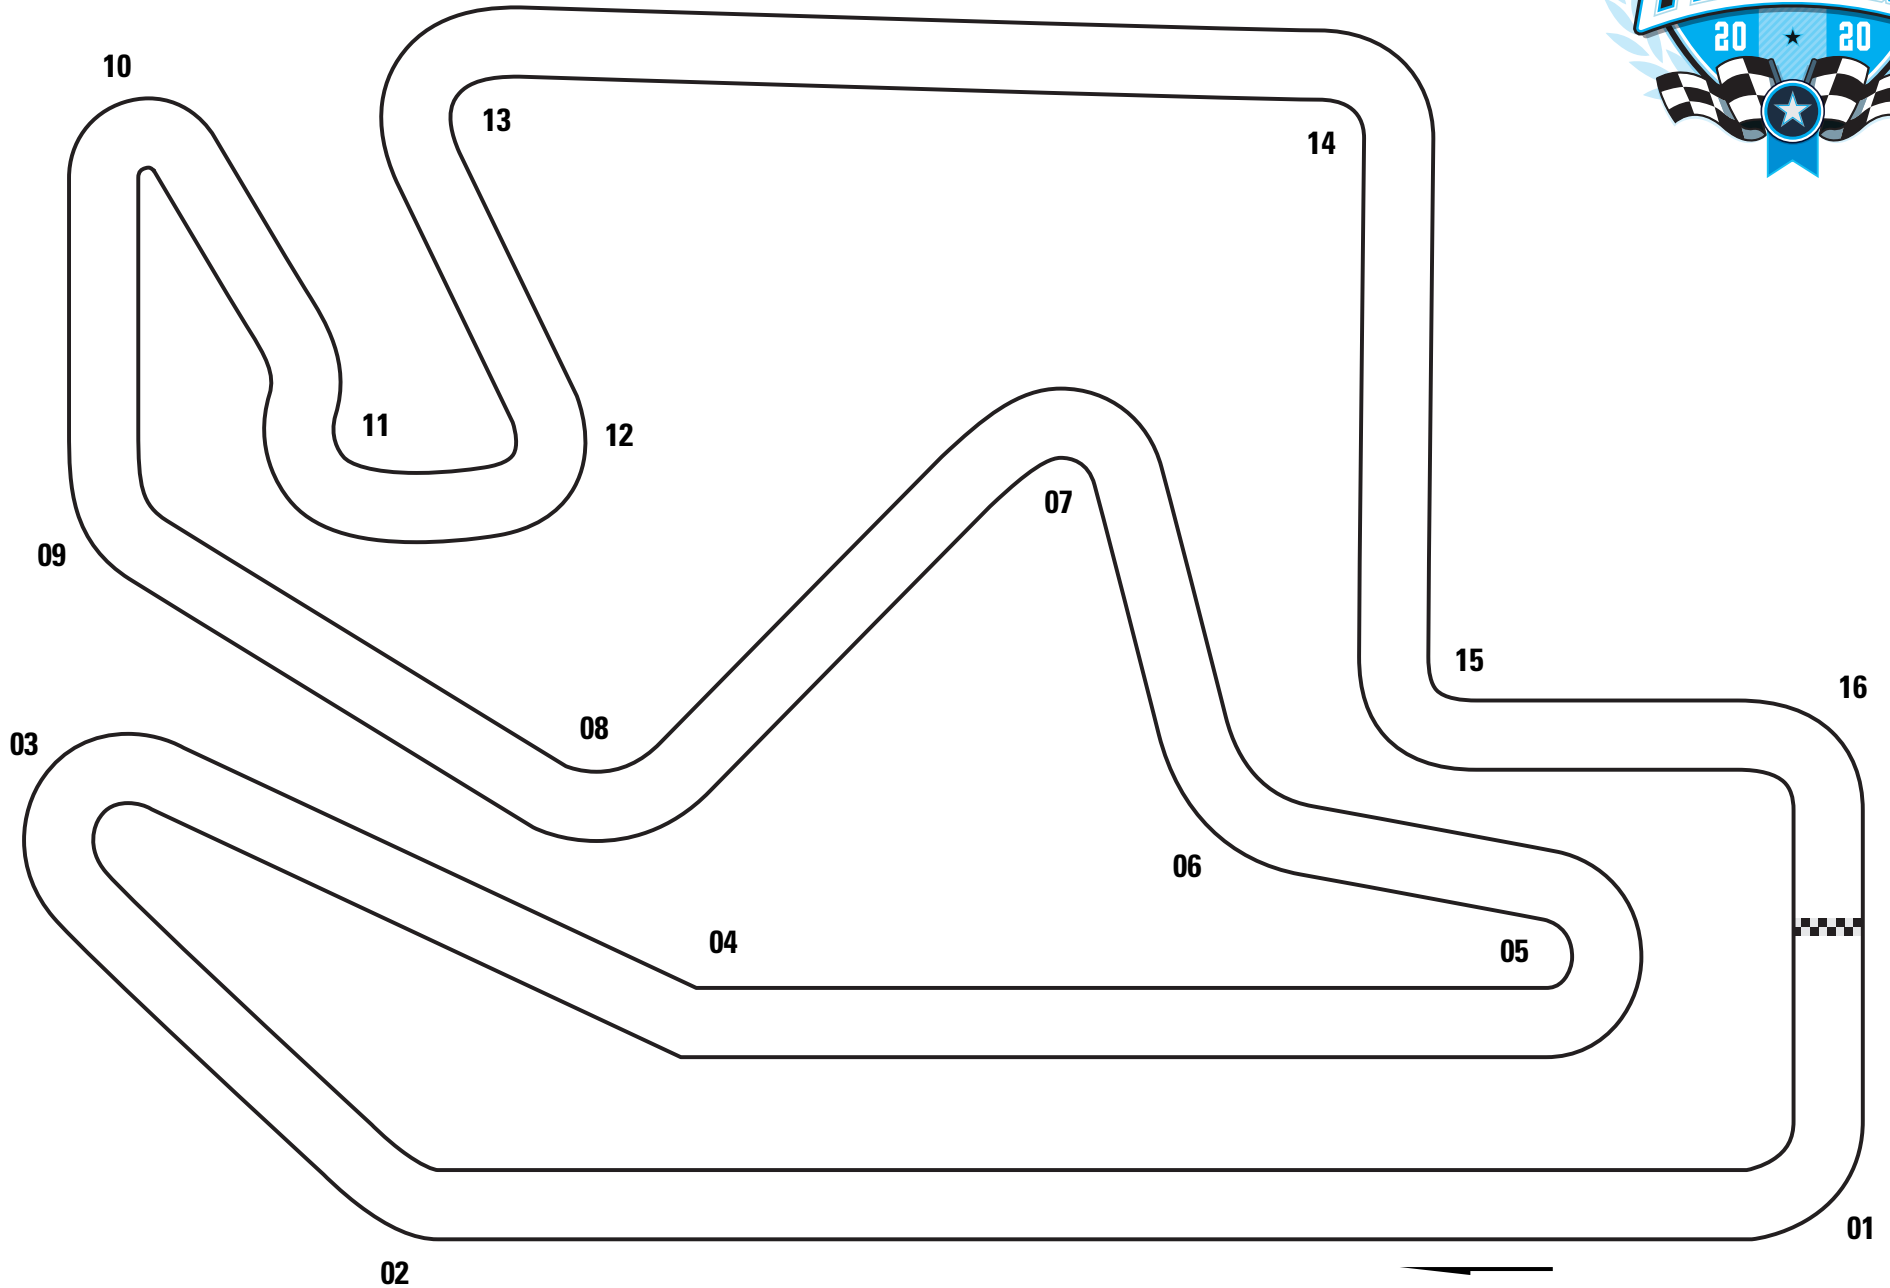

**NEW CASTLE MOTORSPORTS PARK › NATIONAL REVERSE › AUGUST 13-16, 2020**

TRACK LENGTH: 1.0 MILE / 1.60 KM

***Superkarts! USA***