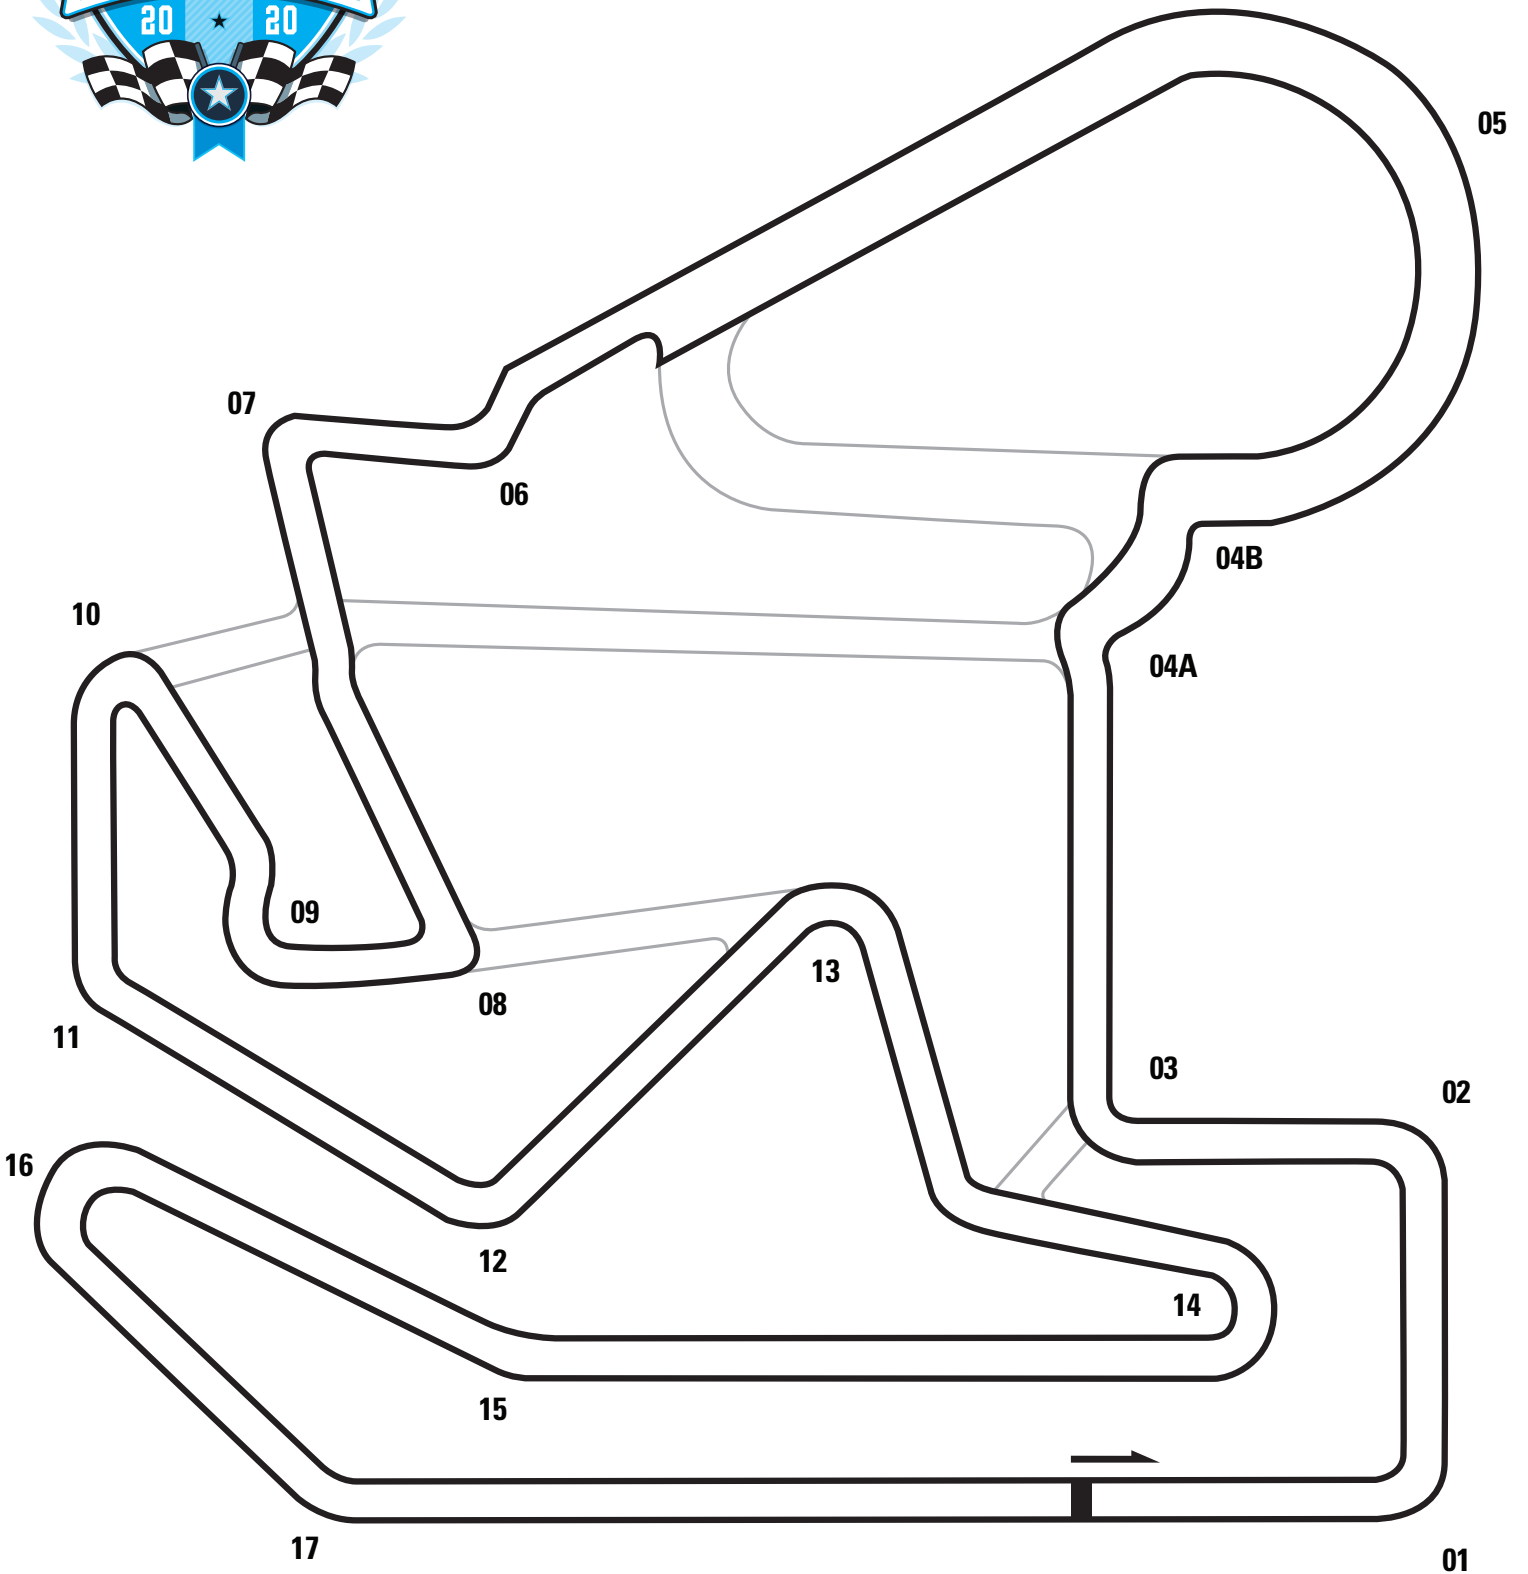

Superkarts! USA

CONFIGURATION:
TRACK LENGTH:
TRACK DIRECTION:

SKUSA SUPER MILE
0.95 MILES / 1.53 KILOMETERS
COUNTER CLOCKWISE