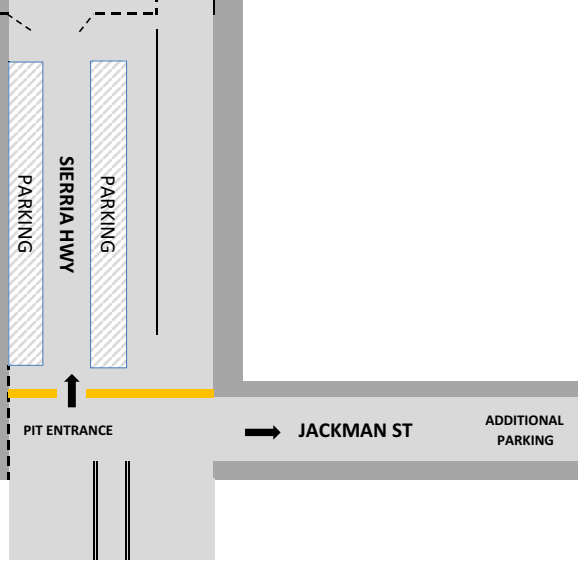

ALL "A" 71-51 PITS ARE 10x20'
 ALL "A" 52-106 PITS ARE 10x40'
 ALL "B" PITS ARE 10x40'
 ALL "C" PITS ARE 10x20'
 ALL RV SPACES ARE 20x40'

LOOK FOR SIGNS DIRECTING YOU TO ADDITIONAL PARKING

BEECH ST