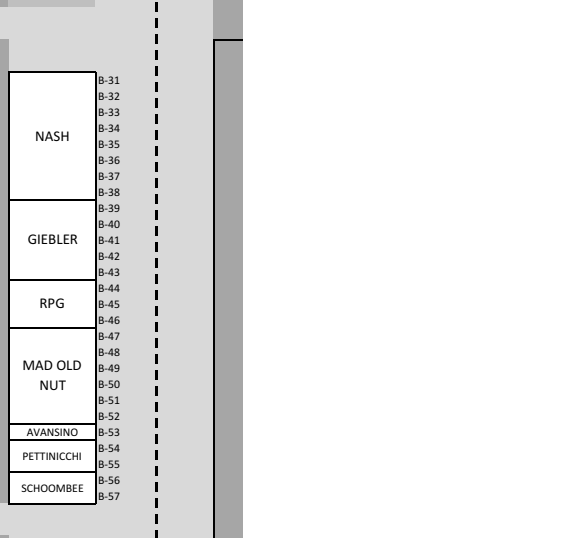

ALL "A" 71-51 PITS ARE 10x20'
 ALL "A" 52-106 PITS ARE 10x40'
 ALL "B" PITS ARE 10x40'
 ALL "C" PITS ARE 10x20'
 ALL RV SPACES ARE 20x40'

LOOK FOR SIGNS DIRECTING YOU TO ADDITIONAL PARKING

BEECH ST